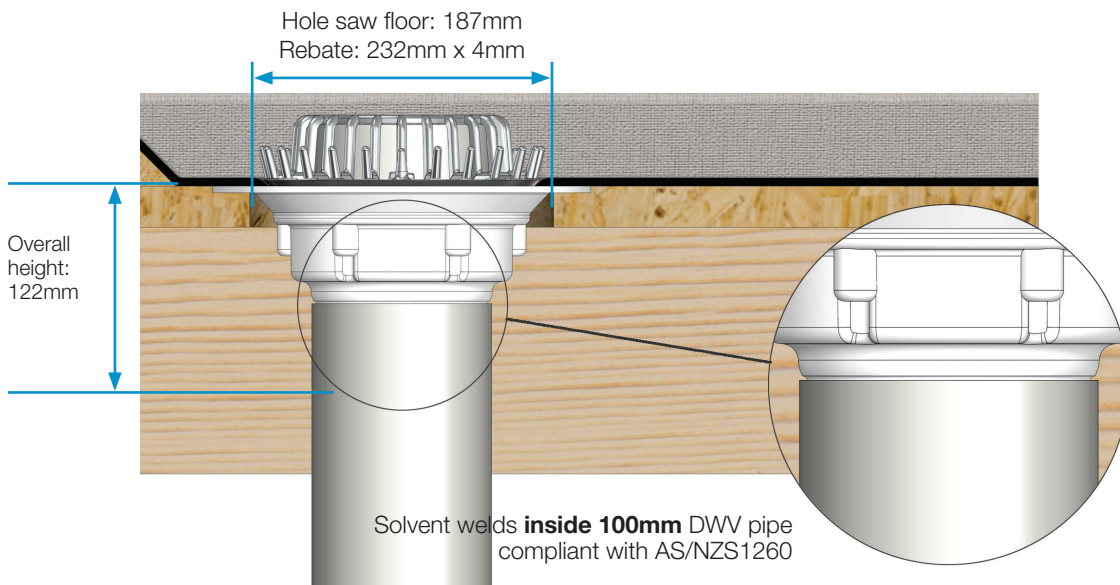

Specifications

Flow rate 500-1,000 l/min
 Inlet size 100mm
 Outlet size 100mm

Spare Parts Codes

All spare parts are NON-RETURNABLE, please ensure that correct part has been ordered

- Stainless Dome RD SD HF BE100/80i 3100.205
- 1.RD Grate & Clamp Ringset 100mm 3101.730
- 2.100mm Clamp Ring Screw 6 Pack 3101.612
- 3.RD Body BE100i 3101.116
- 4.RD 100/80 Bush 3101.600