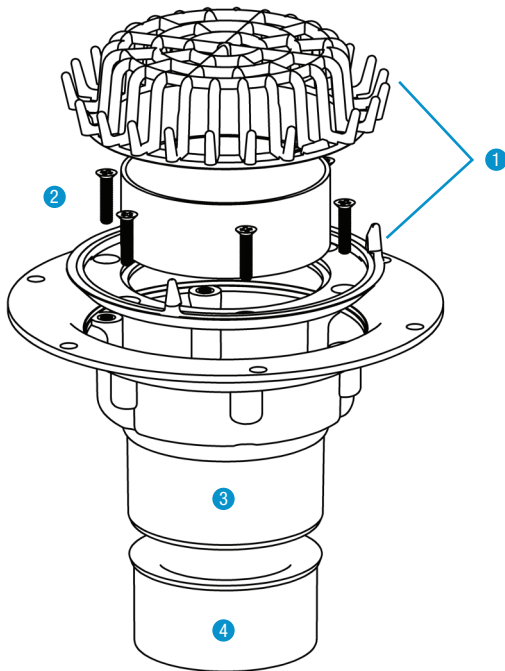

Specifications

Flow rate 500-1,000 l/min
 Inlet size 100mm
 Outlet size 100mm

Spare Parts Codes

All spare parts are NON-RETURNABLE, please ensure that correct part has been ordered

- Stainless Dome RD SD HF BE100/80i 3100.205
- 1.RD Grate & Clamp Ringset 100mm 3101.730
- 2.100mm Clamp Ring Screw 6 Pack 3101.612
- 3.RD Body BE100i 3101.116
- 4.RD 100/80 Bush 3101.600