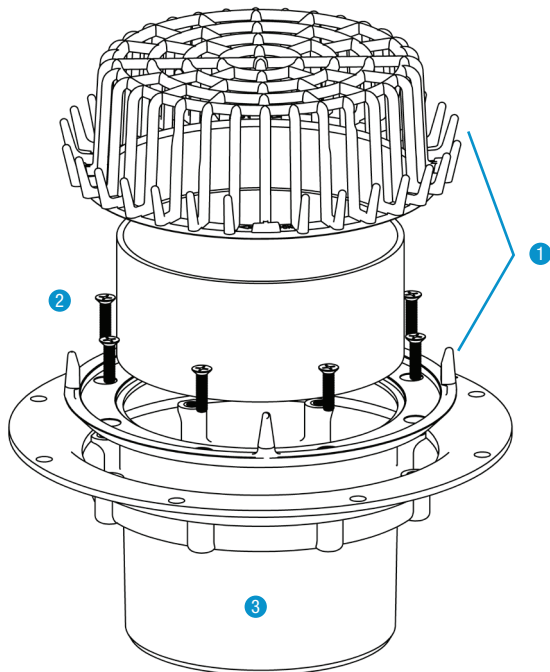

Specifications

Flow rate 1,800 l/min
 Inlet size 150mm
 Outlet size 150mm

Spare Parts Codes All spare parts are NON-RETURNABLE, please ensure that correct part has been ordered

- Stainless Dome RD SD HF BE150i 3100.305
- 1.RD Grate & Clamp Ringset 150mm 3101.731
- 2.150mm Clamp Ring Screw 8 Pack 3101.613
- 3.RD Body BE150i 3101.117