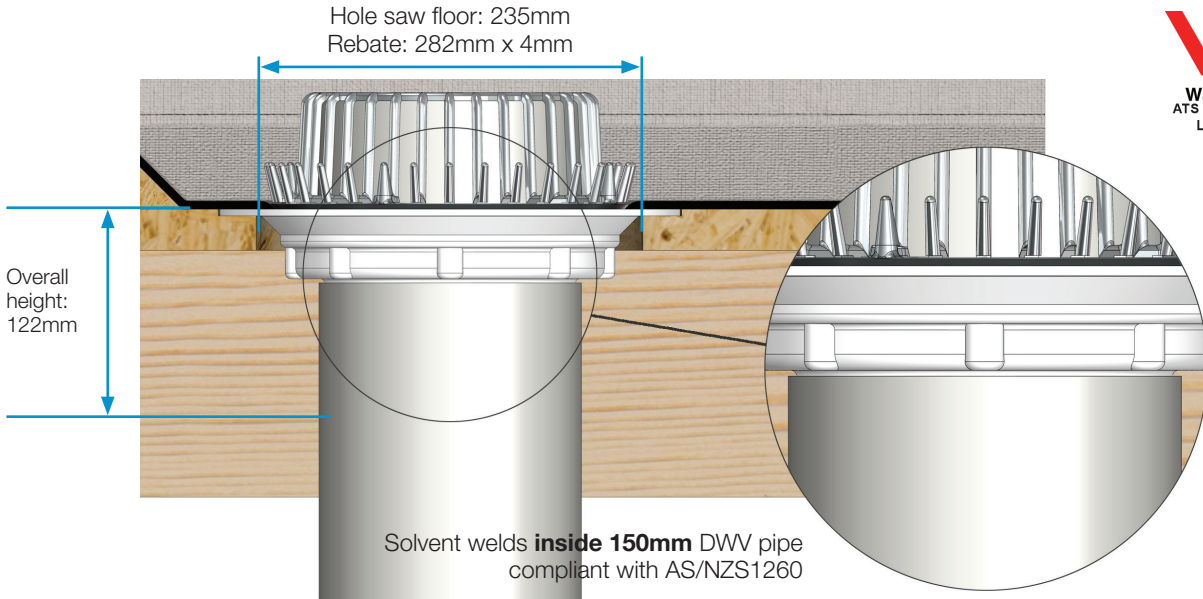

Specifications

Flow rate 1,800 l/min
 Inlet size 150mm
 Outlet size 150mm

Spare Parts Codes All spare parts are NON-RETURNABLE, please ensure that correct part has been ordered

- Stainless Dome RD SD HF BE150i 3100.305
- 1.RD Grate & Clamp Ringset 150mm 3101.731
- 2.150mm Clamp Ring Screw 8 Pack 3101.613
- 3.RD Body BE150i 3101.117